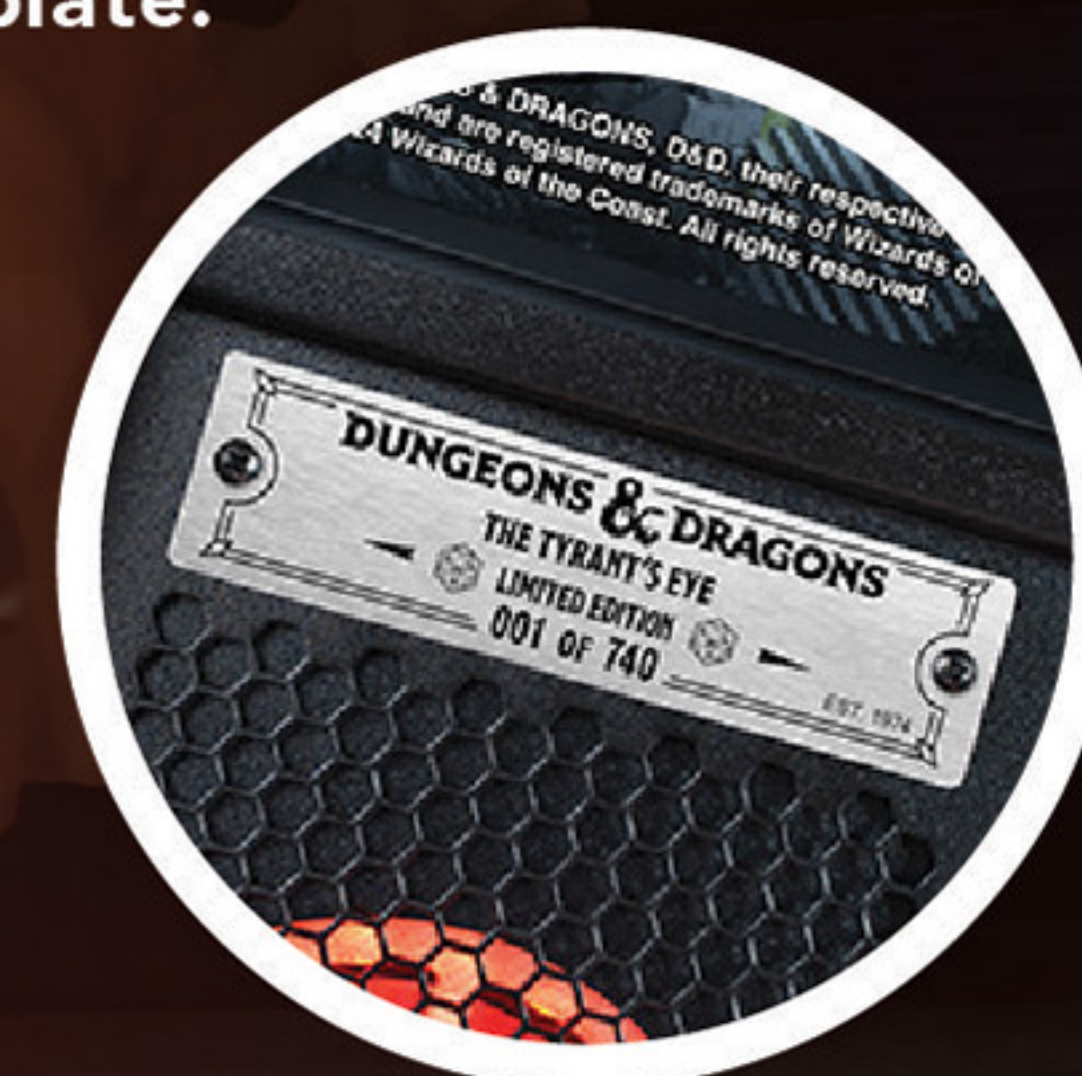

### MAIN ATTRACTIONS

- Stern Pinball invites players to embark on an epic journey into the Forgotten Realms of Dungeons & Dragons: The Tyrant's Eye!
- In celebration of 50 years of the World's Greatest Roleplaying Game, players will experience iconic elements such as the red dragon, mimics, the beholder Xanathar, Sammaster the Lich, and over 45 different monsters to battle along your campaign.
- Choose an adventurer from the Paladin, Wizard, Cleric, and Rogue, with the ability to unlock the Ranger, Barbarian, and Bard through a campaign with 28 different modes & Multiballs and 3 different endings depending on the choices you make.
- Stunning hand-drawn art by prolific D&D artist Vincent Proce and original orchestrated custom soundtrack music from world-renowned composer Cris Velasco.
- The game is brought to life with custom speech and voice talent including Michael Dorn, Kevin Smith, Luke Gygax, Chris Prynosi, Brendon Small, Gerard Way, Matthew Mercer, Laura Bailey, and Marisha Ray.

### INSIDER CONNECTED™

The adventure continues with Stern's award-winning Insider Connected™ new PinSave System, allowing players the choice to pick up where they left off with character experience points, inventory items, and game campaign progress on any connected game.

### GAME FEATURES

Limited to 740 machines globally.

Sequentially numbered Limited Edition plate.

Individually Autographed by Game Designer Brian Eddy.

Limited Edition Dragon inspired full color mirrored backglass with hand-drawn artwork by prolific D&D artist Vincent Proce.